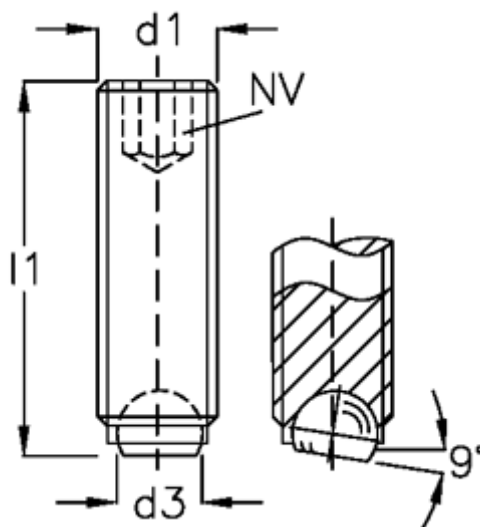

Article number: 20905705

Description: E+G Ball point screw
GN 605-M16-35-B

Measures

d1	= M16
d2	= 12.0
d3	= 10.7
Internal hexagon	= 8
l1	= 35